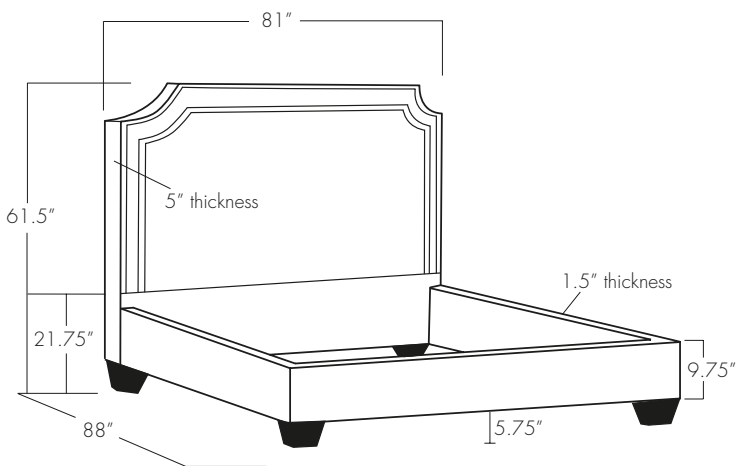

VIENNA

Twin

Full

Queen

King

California King

EASTERN ♦ ACCENTS®
UPHOLSTERY WORKSHOP