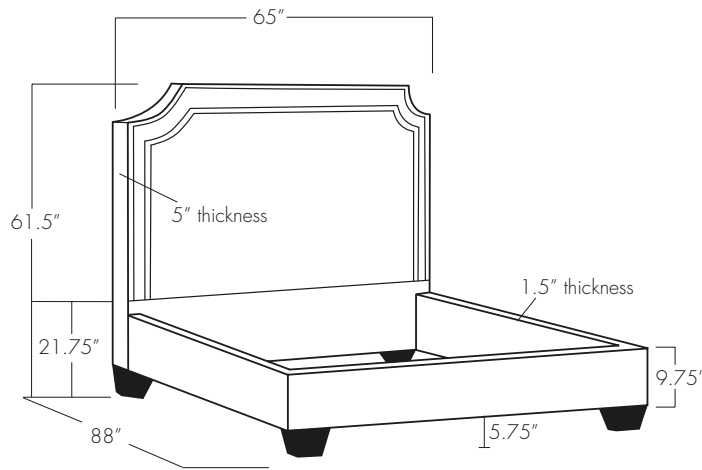

VIENNA

Twin

Full

Queen

King

California King

EASTERN ♦ ACCENTS®
UPHOLSTERY WORKSHOP