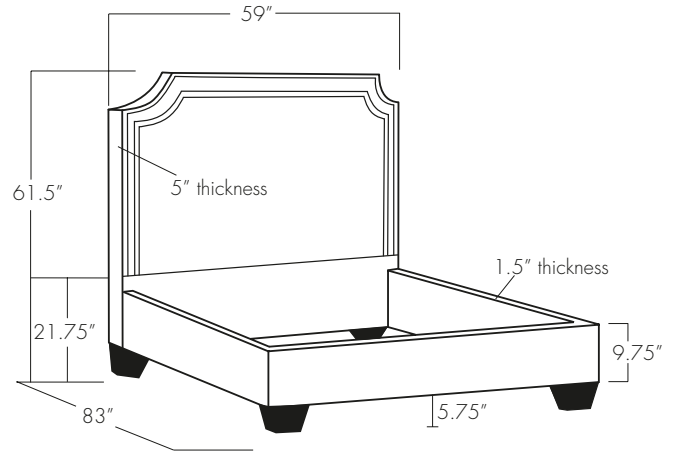

VIENNA

Twin

Full

Queen

King

California King

EASTERN ♦ ACCENTS®
UPHOLSTERY WORKSHOP