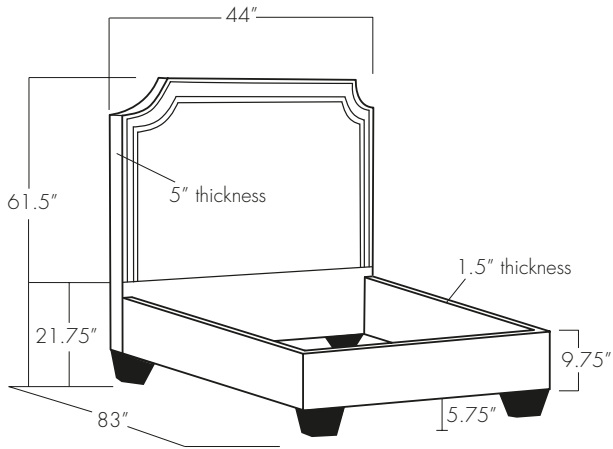

VIENNA

Twin

Full

Queen

King

California King

EASTERN ♦ ACCENTS®
UPHOLSTERY WORKSHOP