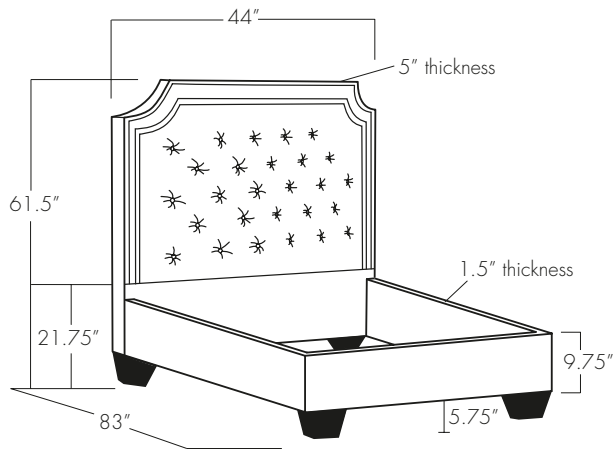

VIENNA TUFTED

Twin

Full

Queen

King

California King

EASTERN ♦ ACCENTS®
UPHOLSTERY WORKSHOP