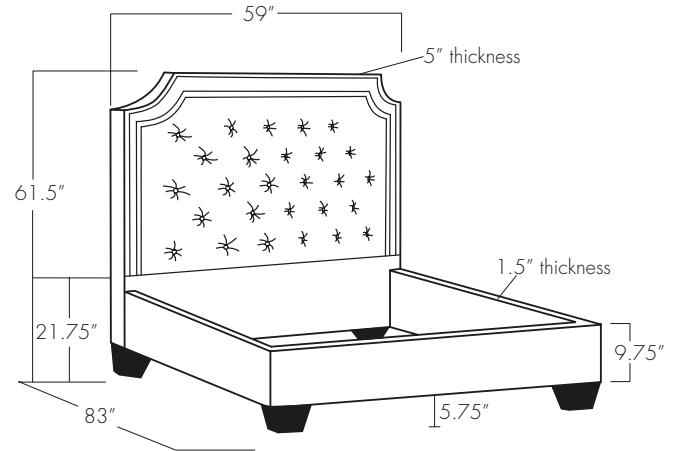

VIENNA TUFTED

Twin

Full

Queen

King

California King

EASTERN ♦ ACCENTS®
UPHOLSTERY WORKSHOP