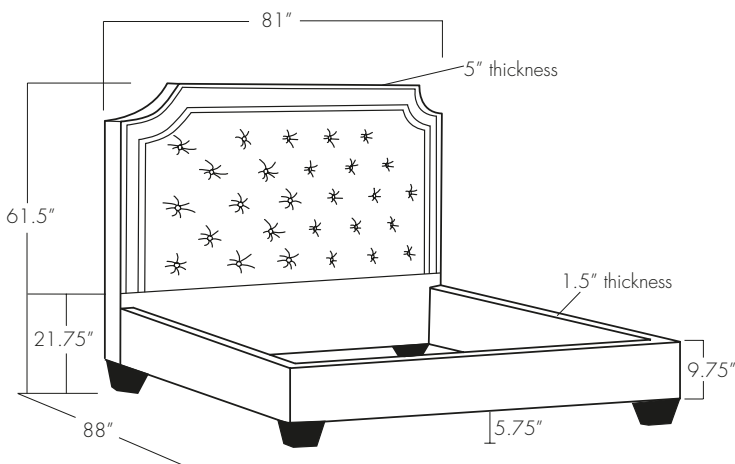

VIENNA TUFTED

Twin

Full

Queen

King

California King

EASTERN ♦ ACCENTS®
UPHOLSTERY WORKSHOP