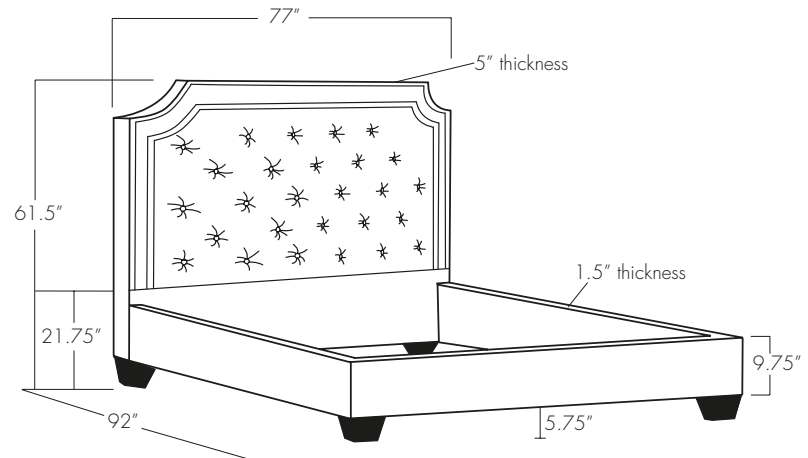

VIENNA TUFTED

Twin

Full

Queen

King

California King

EASTERN ♦ ACCENTS®
UPHOLSTERY WORKSHOP