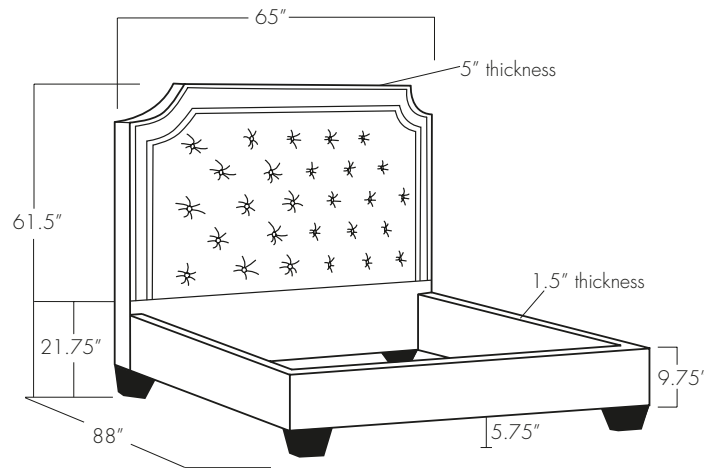

VIENNA TUFTED

Twin

Full

Queen

King

California King

EASTERN ♦ ACCENTS®
UPHOLSTERY WORKSHOP