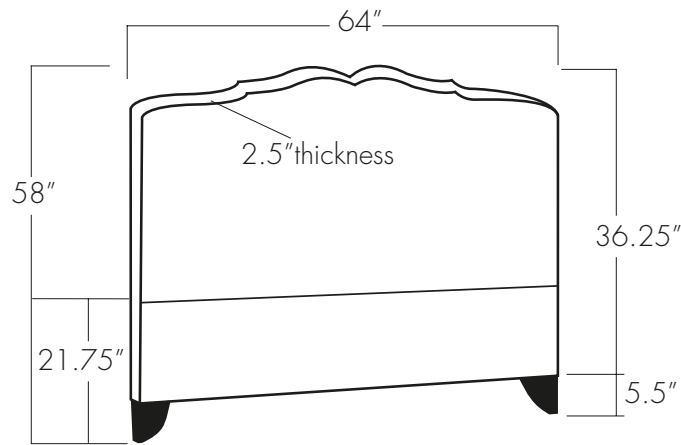

# ARLES HEADBOARD

Twin

Full

Queen

King

California King