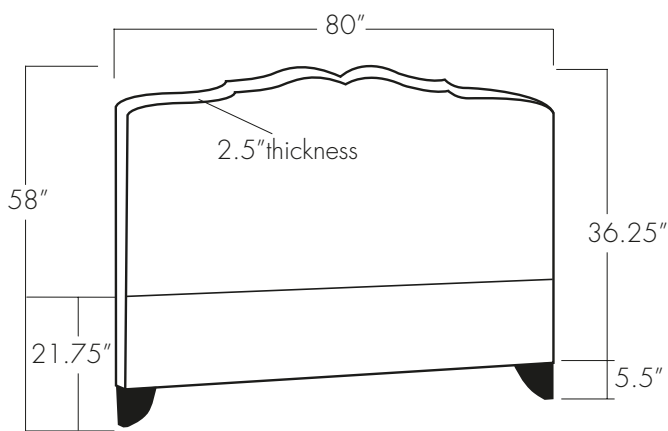

# ARLES HEADBOARD

Twin

Full

Queen

King

California King