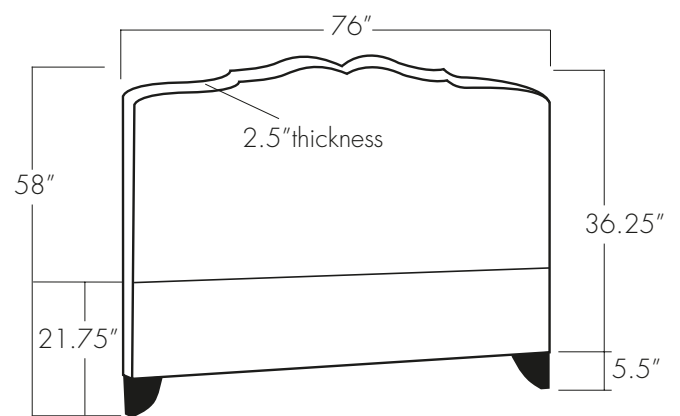

# ARLES HEADBOARD

Twin

Full

Queen

King

California King