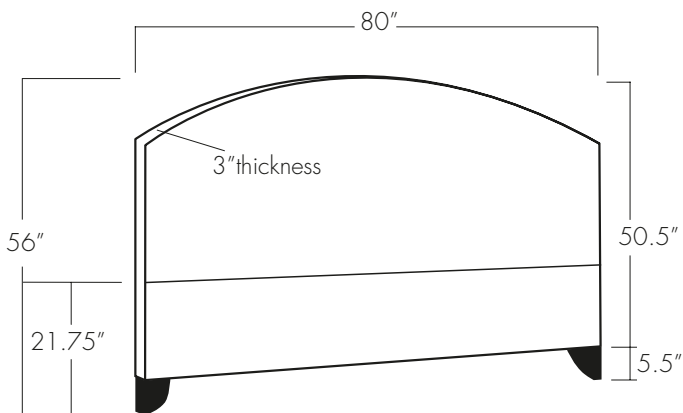

CARMINE HEADBOARD

Twin

Full

Queen

King

California King

EASTERN ♦ ACCENTS®
UPHOLSTERY WORKSHOP