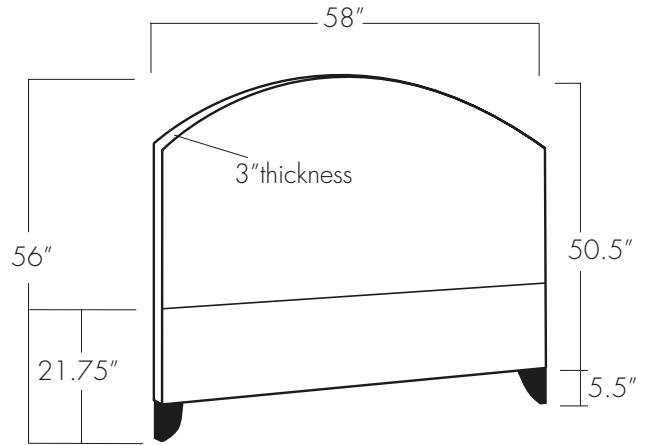

CARMINE HEADBOARD

Twin

Full

Queen

King

California King

EASTERN ♦ ACCENTS®
UPHOLSTERY WORKSHOP