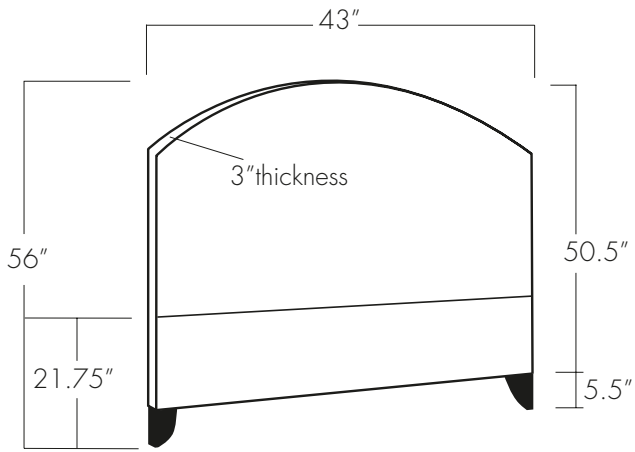

CARMINE HEADBOARD

Twin

Full

Queen

King

California King

EASTERN ♦ ACCENTS®
UPHOLSTERY WORKSHOP