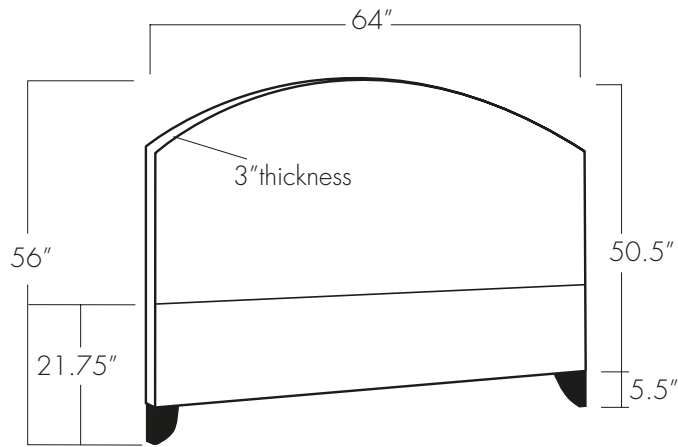

CARMINE HEADBOARD

Twin

Full

Queen

King

California King

EASTERN ♦ ACCENTS®
UPHOLSTERY WORKSHOP