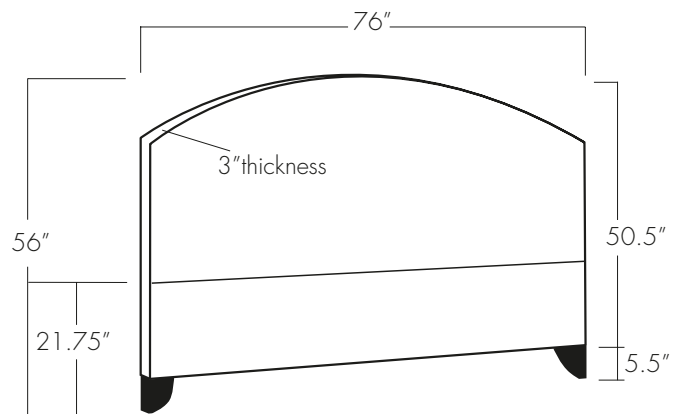

CARMINE HEADBOARD

Twin

Full

Queen

King

California King

EASTERN ♦ ACCENTS®
UPHOLSTERY WORKSHOP