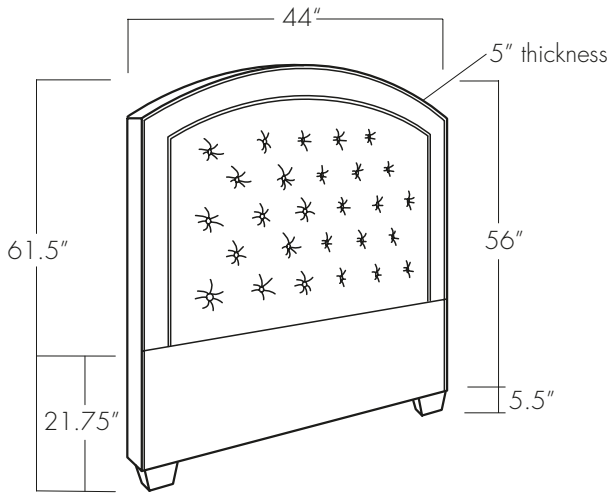

# PARIS TUFTED HEADBOARD

Twin

Full

Queen

King

California King

**EASTERN ♦ ACCENTS®**  
UPHOLSTERY WORKSHOP