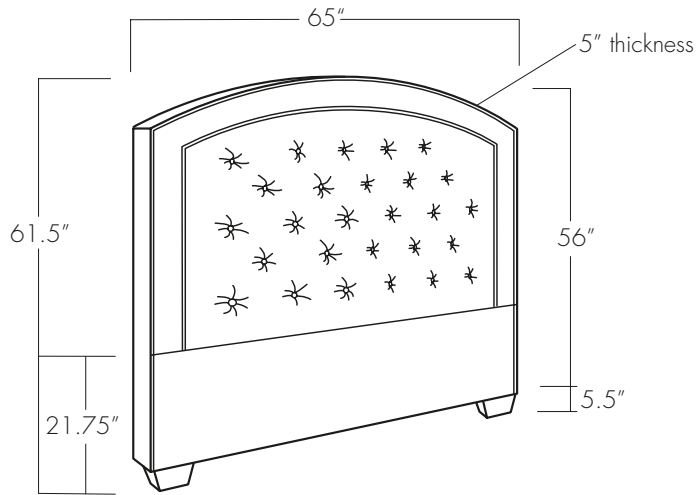

# PARIS TUFTED HEADBOARD

Twin

Full

Queen

King

California King

**EASTERN ♦ ACCENTS®**  
UPHOLSTERY WORKSHOP