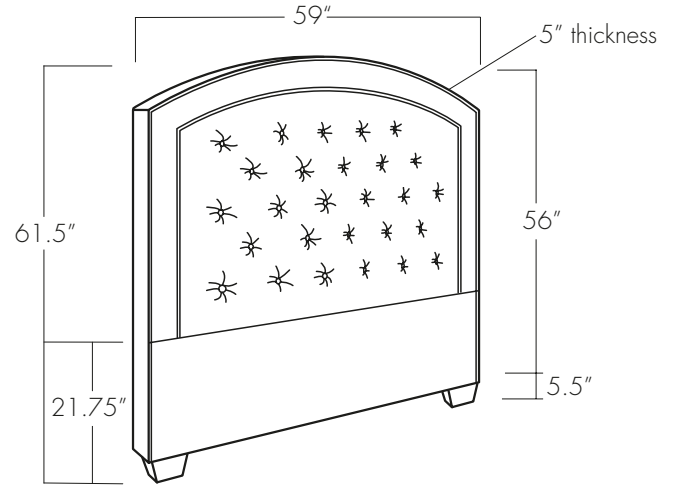

# PARIS TUFTED HEADBOARD

Twin

Full

Queen

King

California King

**EASTERN ♦ ACCENTS®**  
UPHOLSTERY WORKSHOP