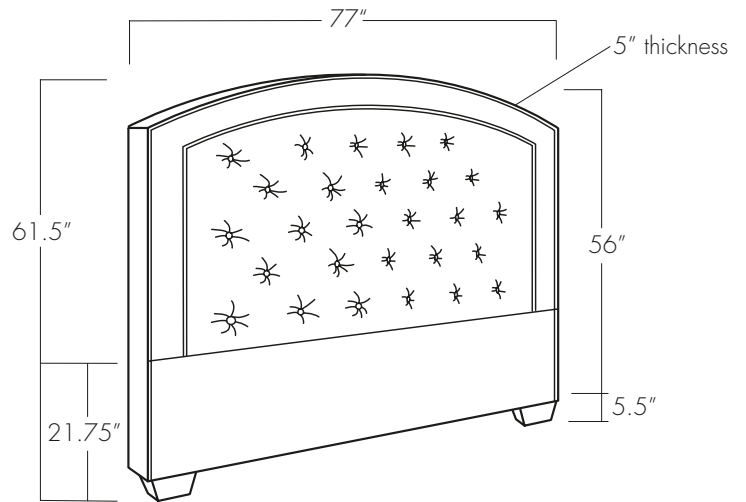

# PARIS TUFTED HEADBOARD

Twin

Full

Queen

King

California King

**EASTERN ♦ ACCENTS®**  
UPHOLSTERY WORKSHOP