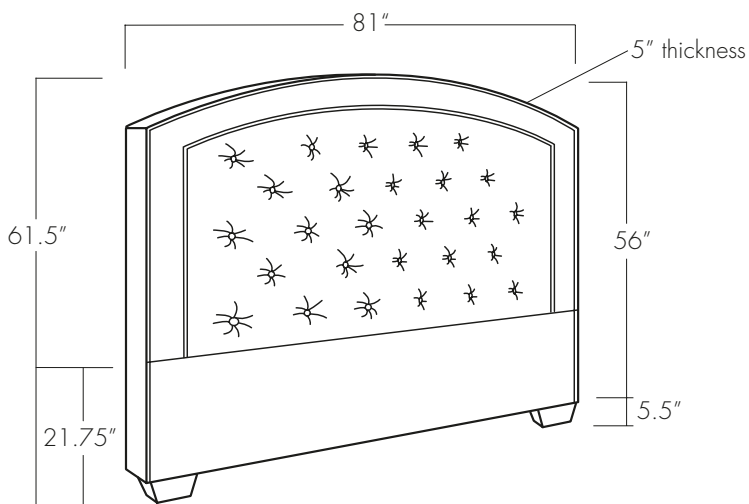

# PARIS TUFTED HEADBOARD

Twin

Full

Queen

King

California King

**EASTERN ♦ ACCENTS®**  
UPHOLSTERY WORKSHOP