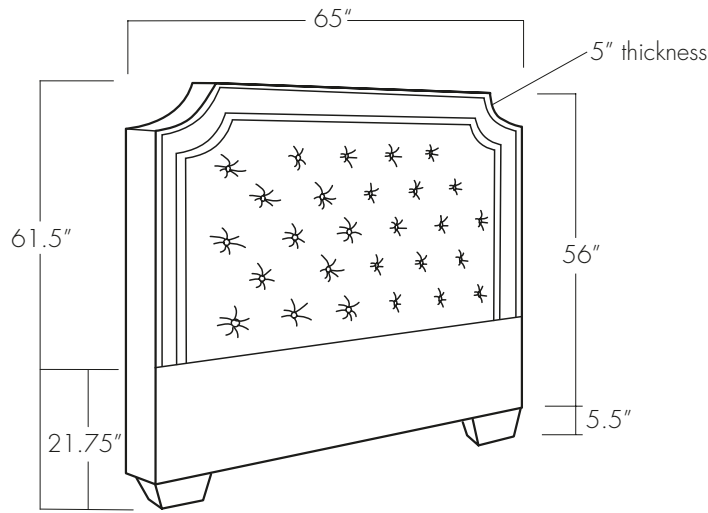

# VIENNA TUFTED HEADBOARD

Twin

Full

Queen

King

California King

**EASTERN ♦ ACCENTS®**  
UPHOLSTERY WORKSHOP