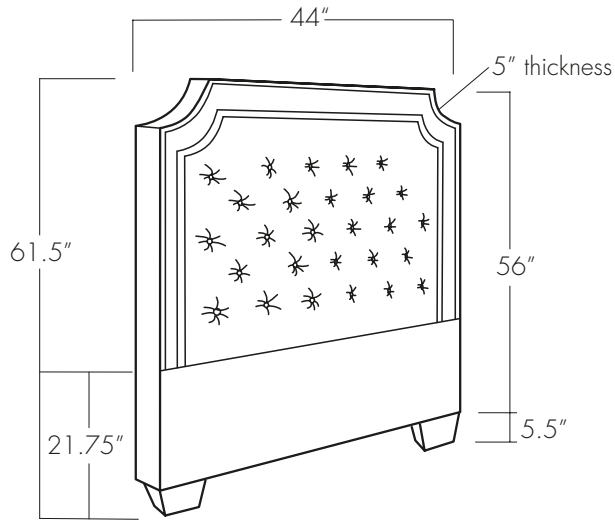

# VIENNA TUFTED HEADBOARD

Twin

Full

Queen

King

California King

**EASTERN ♦ ACCENTS®**  
UPHOLSTERY WORKSHOP