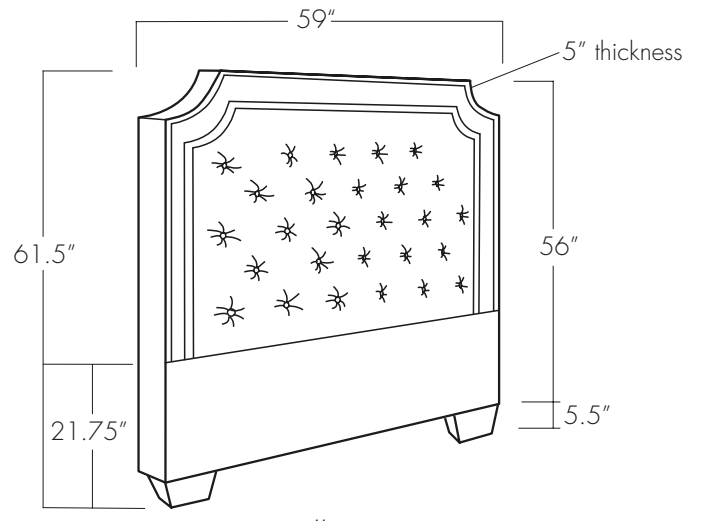

# VIENNA TUFTED HEADBOARD

Twin

Full

Queen

King

California King

**EASTERN ♦ ACCENTS®**  
UPHOLSTERY WORKSHOP