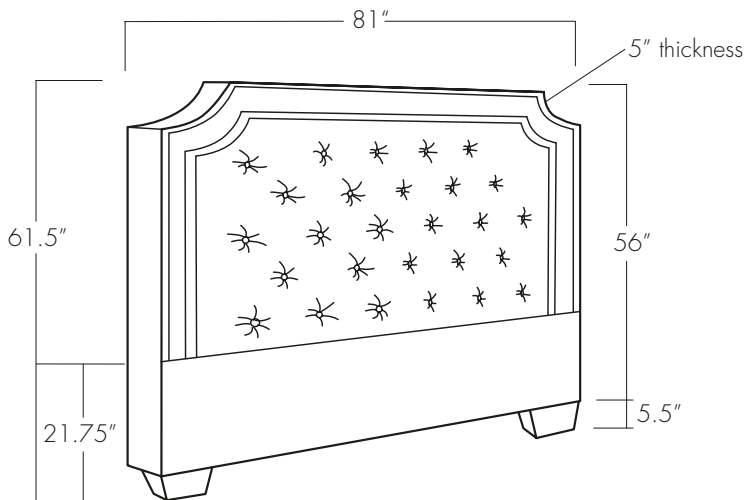

# VIENNA TUFTED HEADBOARD

Twin

Full

Queen

King

California King

**EASTERN ♦ ACCENTS®**  
UPHOLSTERY WORKSHOP