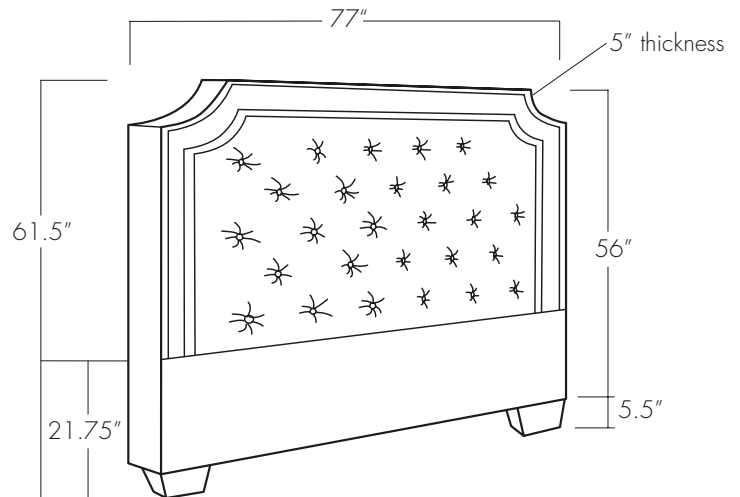

# VIENNA TUFTED HEADBOARD

Twin

Full

Queen

King

California King

**EASTERN ♦ ACCENTS®**  
UPHOLSTERY WORKSHOP